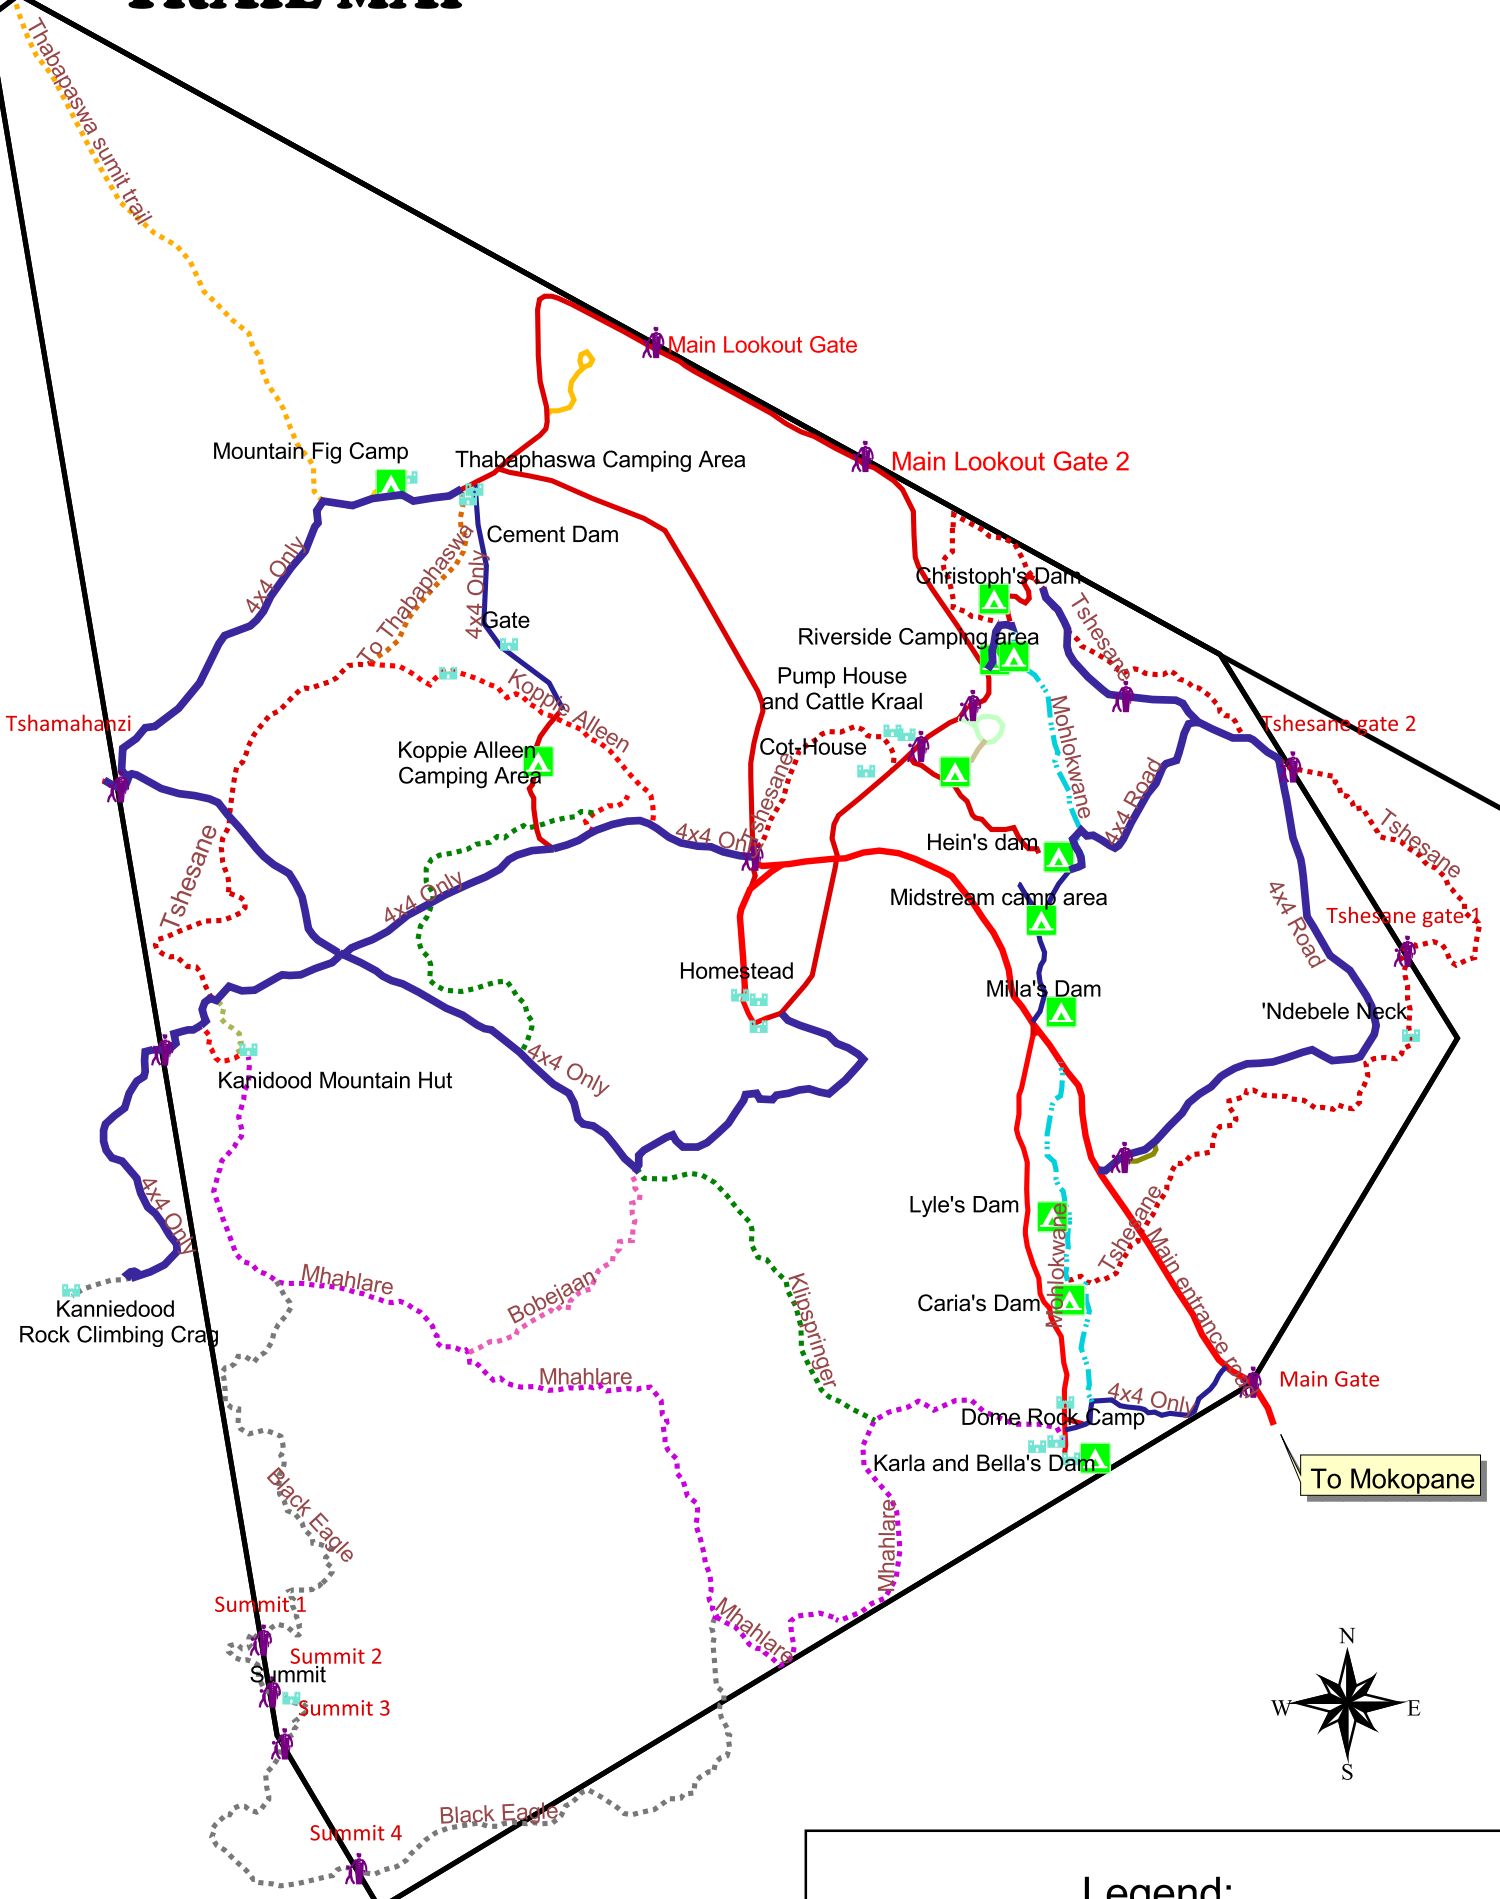

# THABAPHASWA TRAIL MAP

**Legend:**

-  Farm Roads
-  4x4 Roads Only